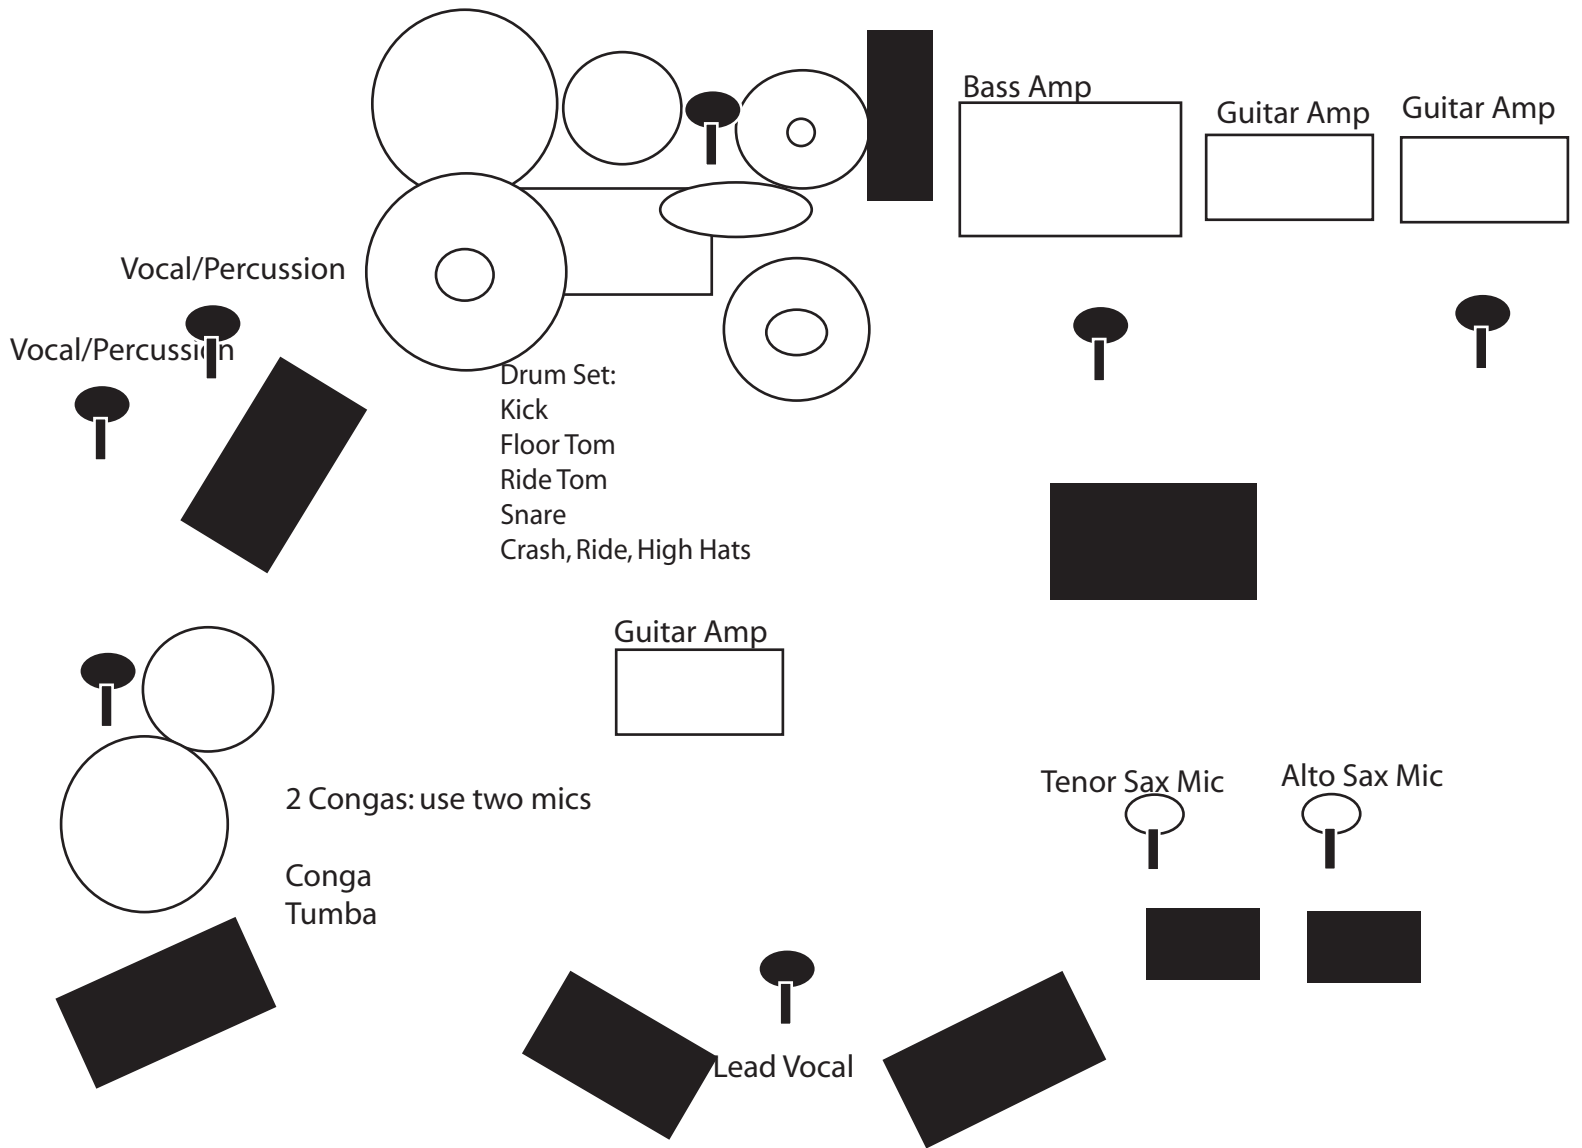

# Zemog El Gallo Bueno - Stage Plot

## LINE INPUT

1. Drum set will have cowbells.  
Kick  
Floor Tom  
Ride Tom  
Snare  
Crash, Ride, High Hats
2. Lead vocal - sennheiser 421 or 58.  
some reverb in the monitor and the house.
3. All three back up vocals beta 58's
4. Both electric guitars use EFX's

 = Vocal Mic

 = Monitor